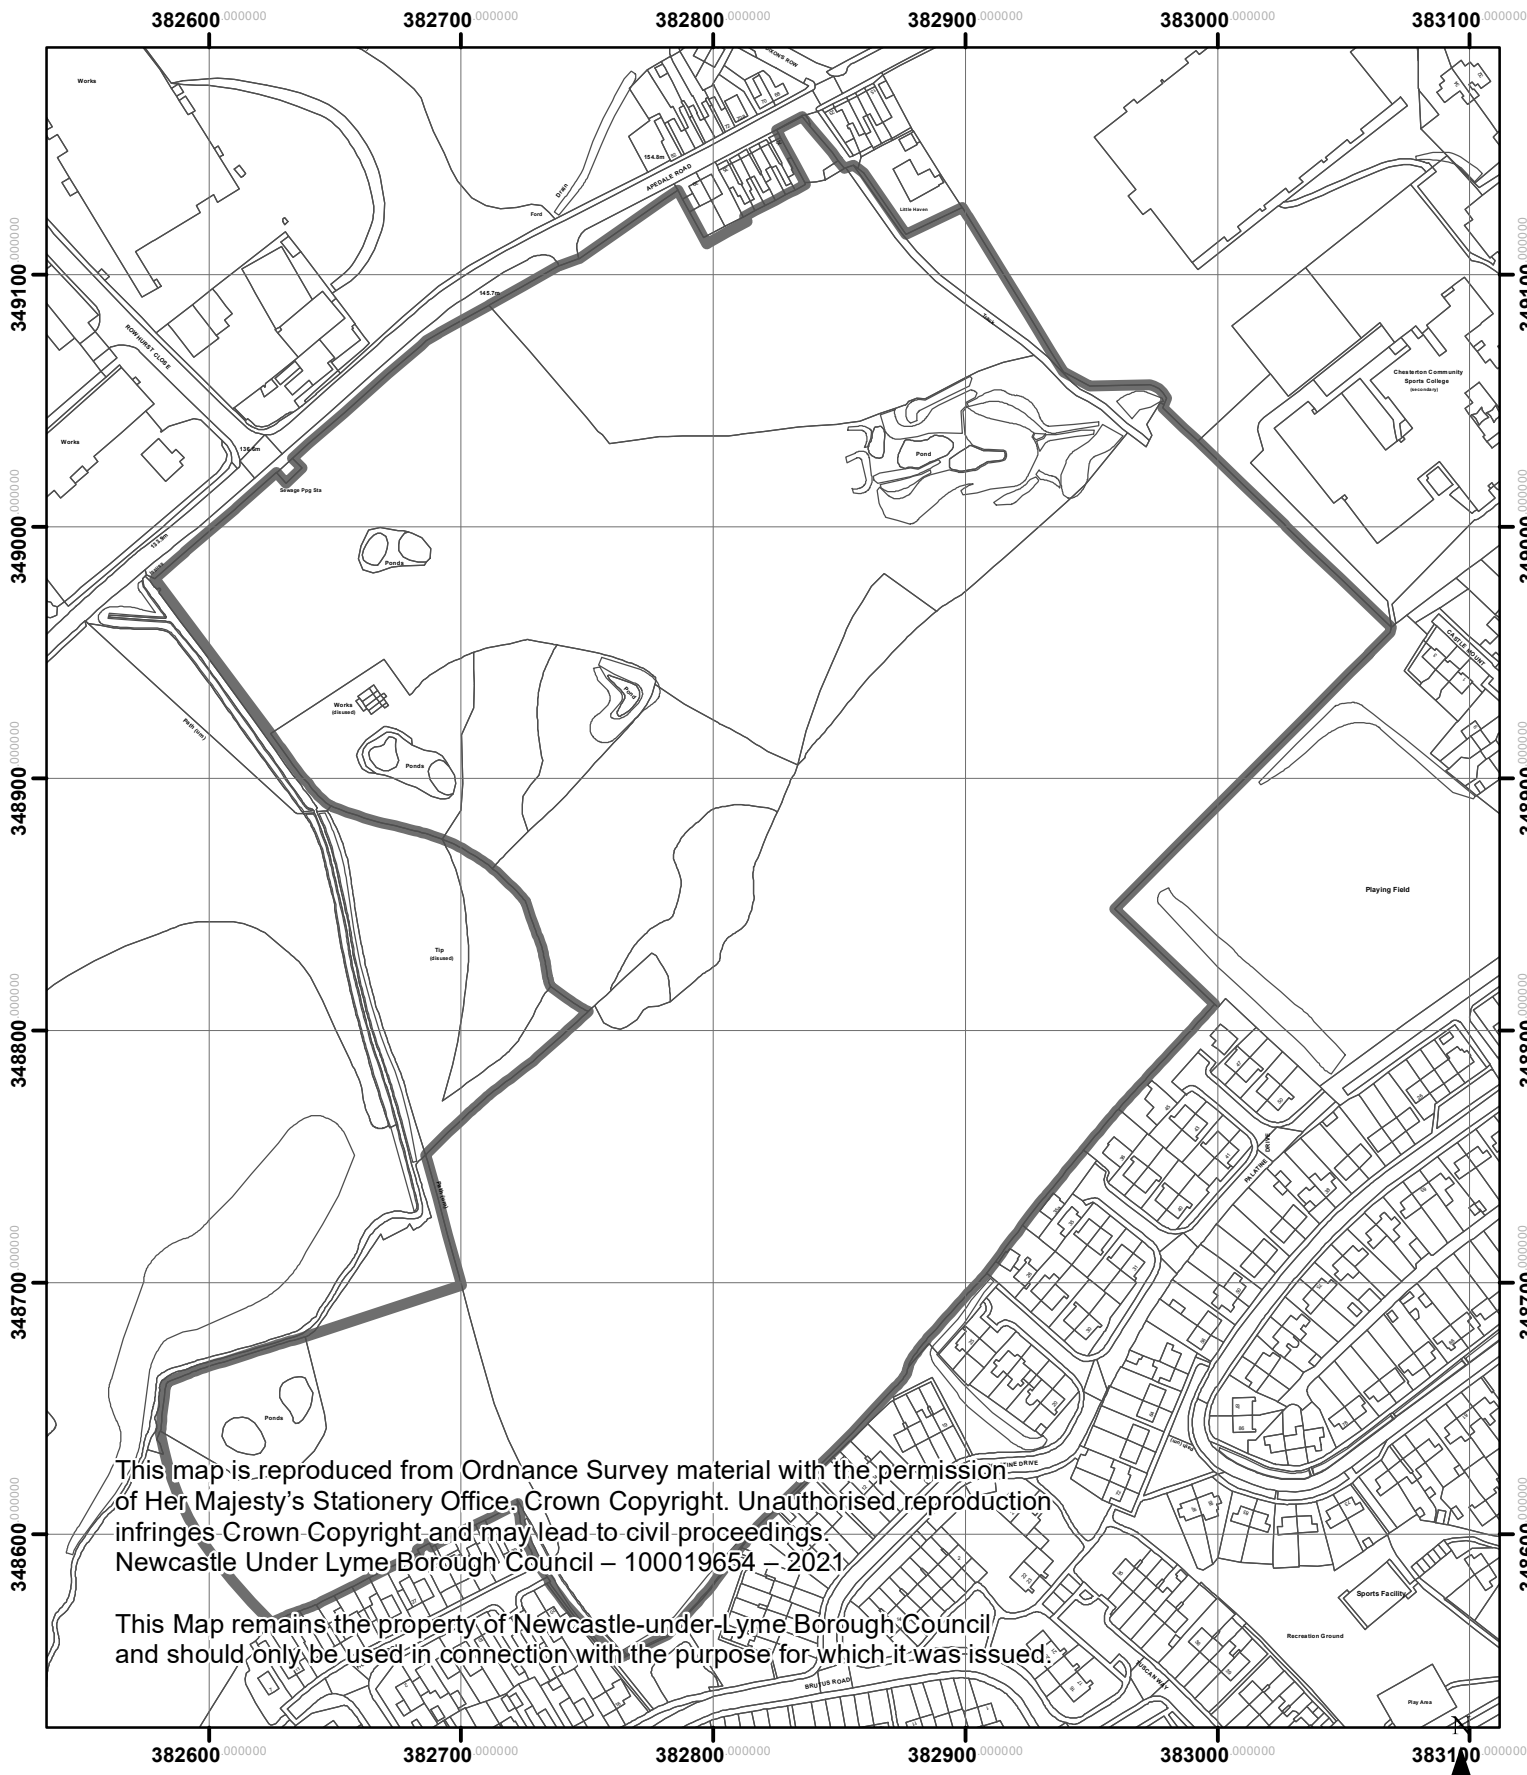

# 21/00655/FUL Land Between Apedale Road And Palatine Drive, Chesterton

This map is reproduced from Ordnance Survey material with the permission of Her Majesty's Stationery Office, Crown Copyright. Unauthorised reproduction infringes Crown Copyright and may lead to civil proceedings.  
Newcastle Under Lyme Borough Council – 100019654 – 2021

This Map remains the property of Newcastle-under-Lyme Borough Council and should only be used in connection with the purpose for which it was issued.

1:3,000